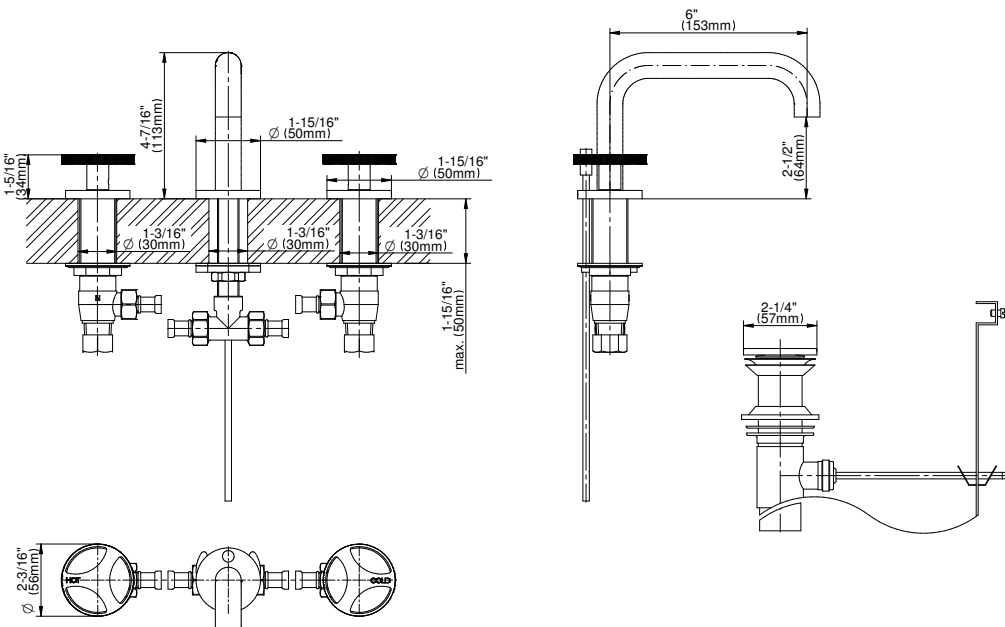

Warranty

- Limited lifetime warranty

For complete warranty information go to
<https://www.graff-faucets.com/en/info/faqs>